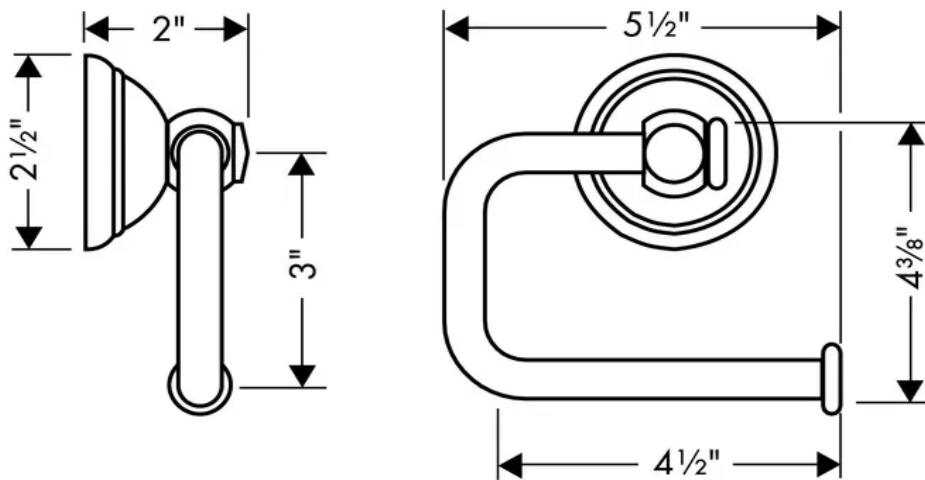

SPECIFICATION SHEET - bathroom accessories

BRAND:	hansgrohe	Product Photo:
ORIGIN:	Germany	
SERIES:	C bathroom accessories	
PRODUCT DESCRIPTION:	Roll holder	
MODEL No.	06093 820	
FINISH/COLOUR:	Brushed Nickel	
DIMENSIONS:		
OPTIONAL MATCHING PARTS:		

Technical Informations:

REMINDER:	Do not use cleaners containing abrasive cleansers, ammonia, bleach, acids, waxes, alcohol, solvents or other products not recommended for chrome.
	All information is for reference only, installation shall always be based on the actual product delivered.